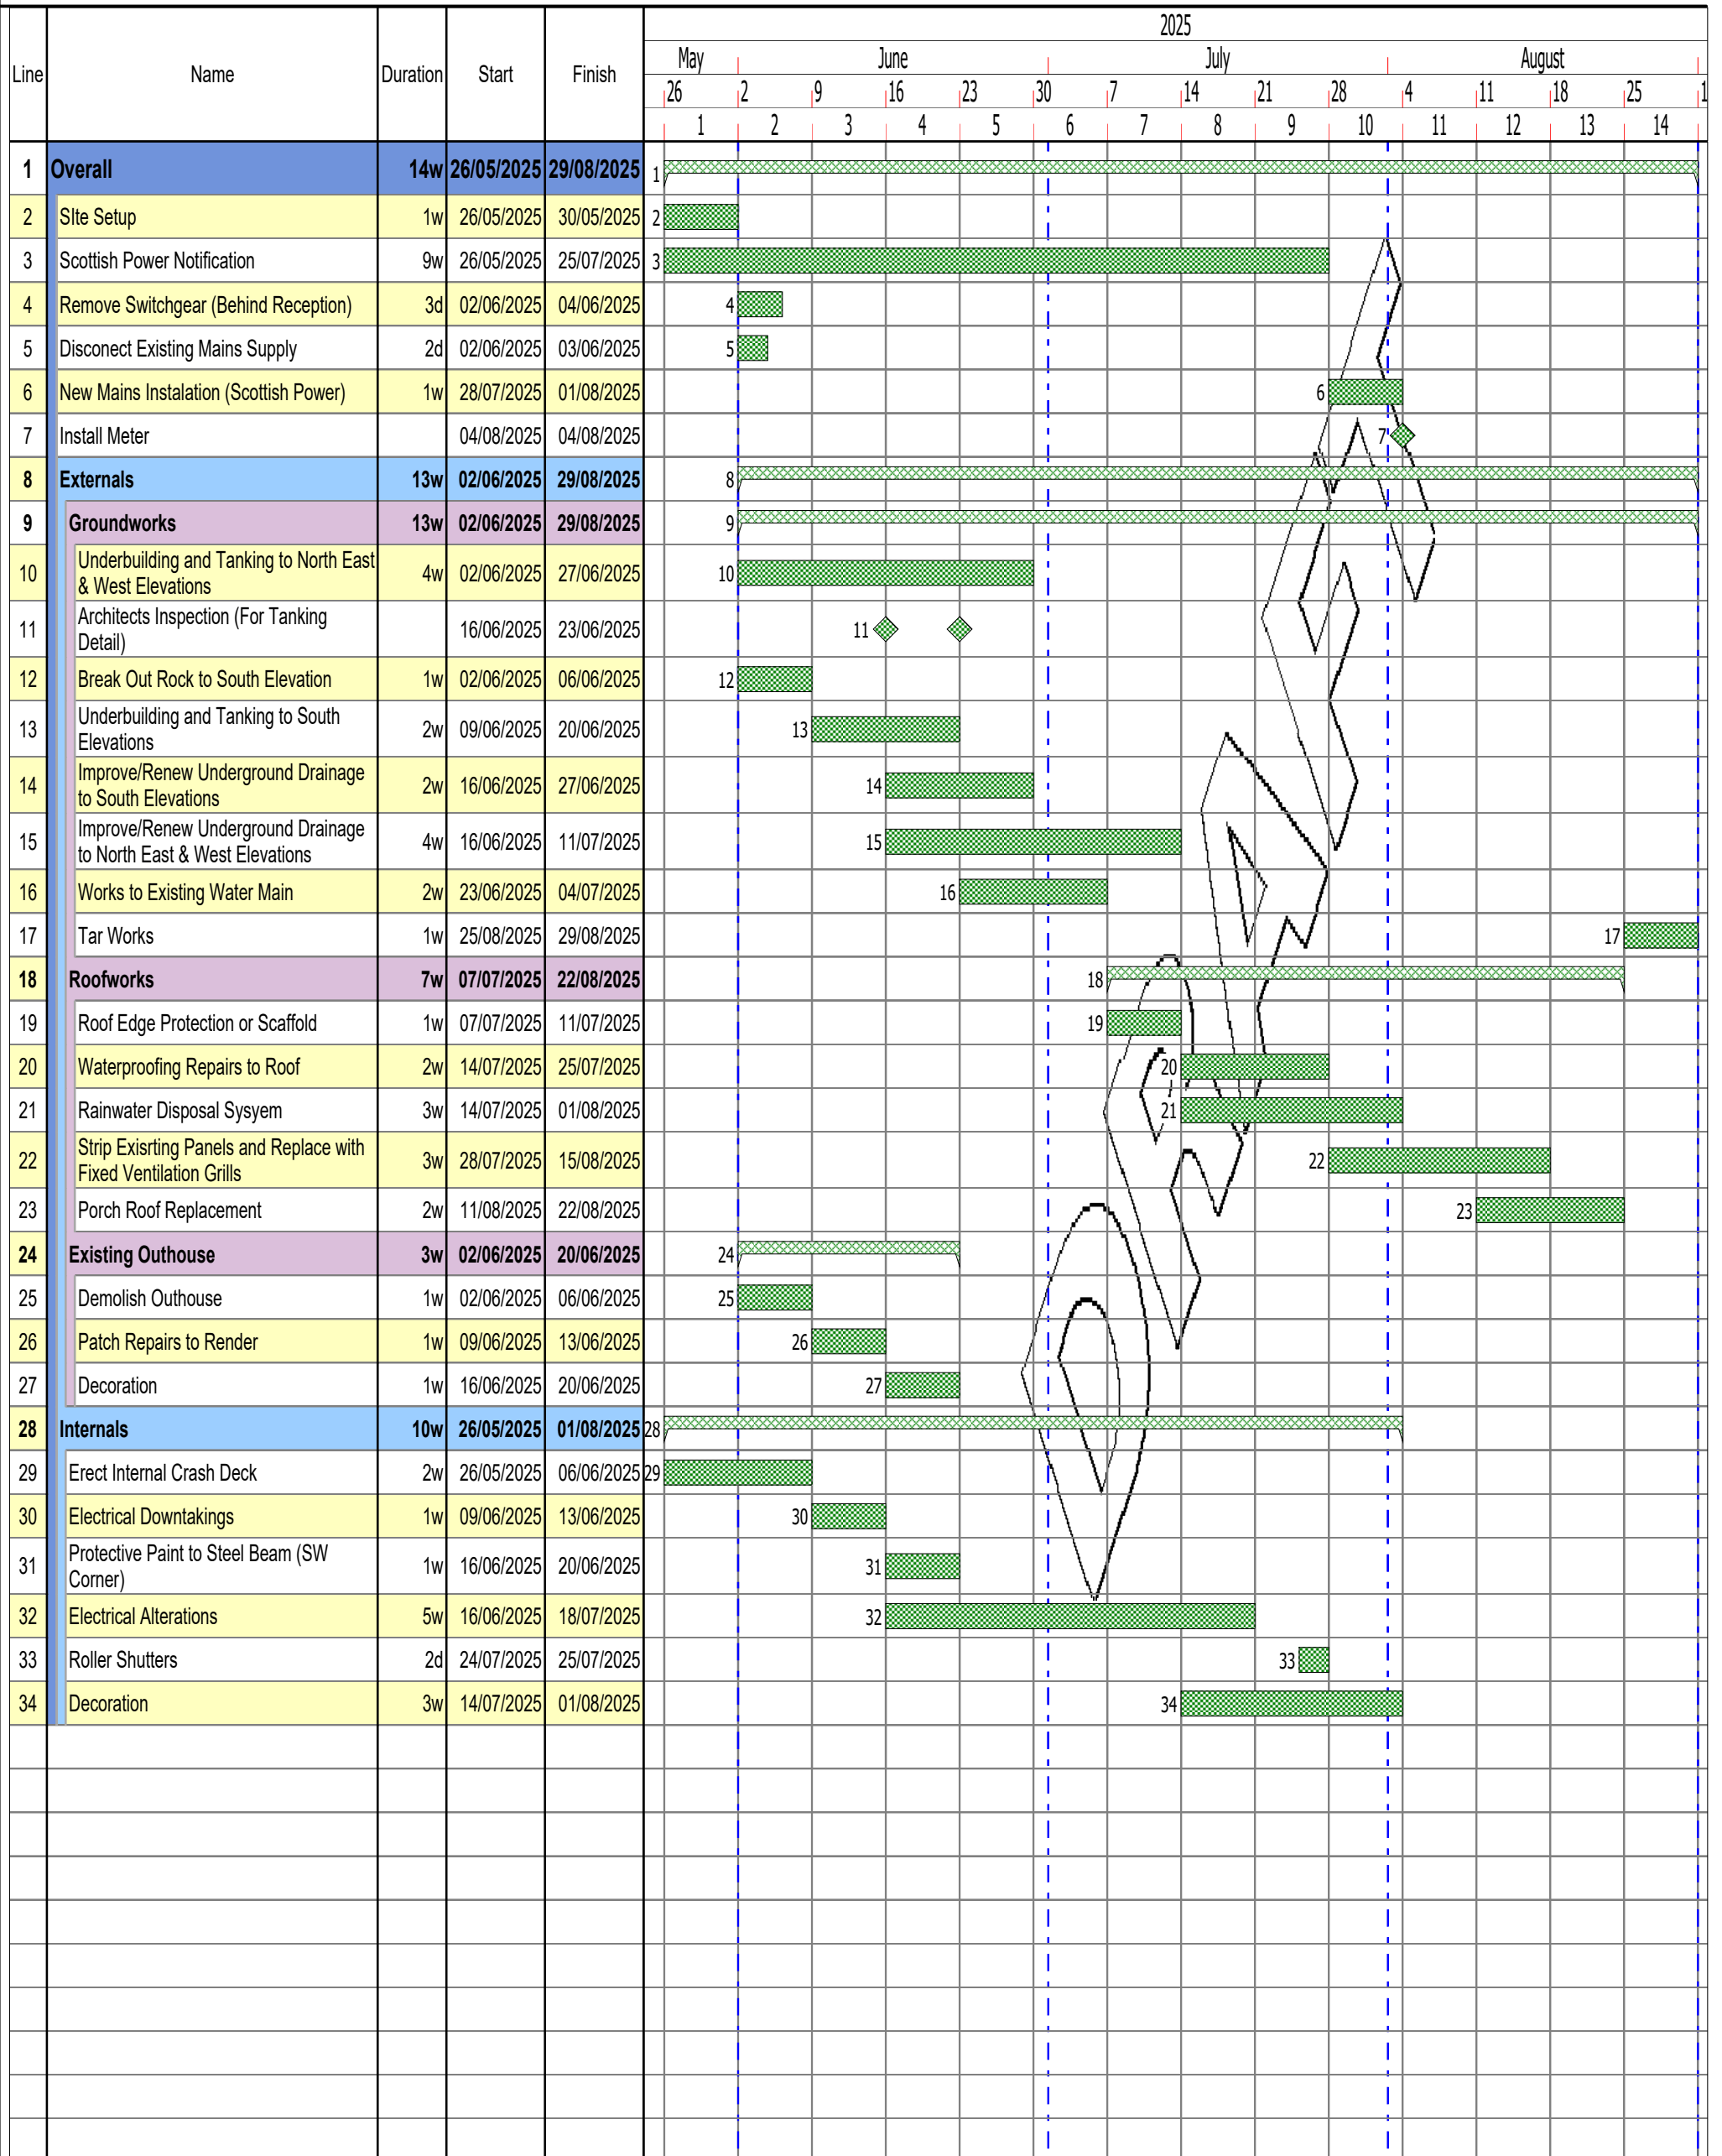

# Fossil Grove

12/05/2025

Bell, Peter

Milestone Appearances

◆ Start Milestone

Drawn by: Planner - Chart Properties

Dwg No. Prog #

Revision No. Rev #

Notes: Comment - Chart Properties